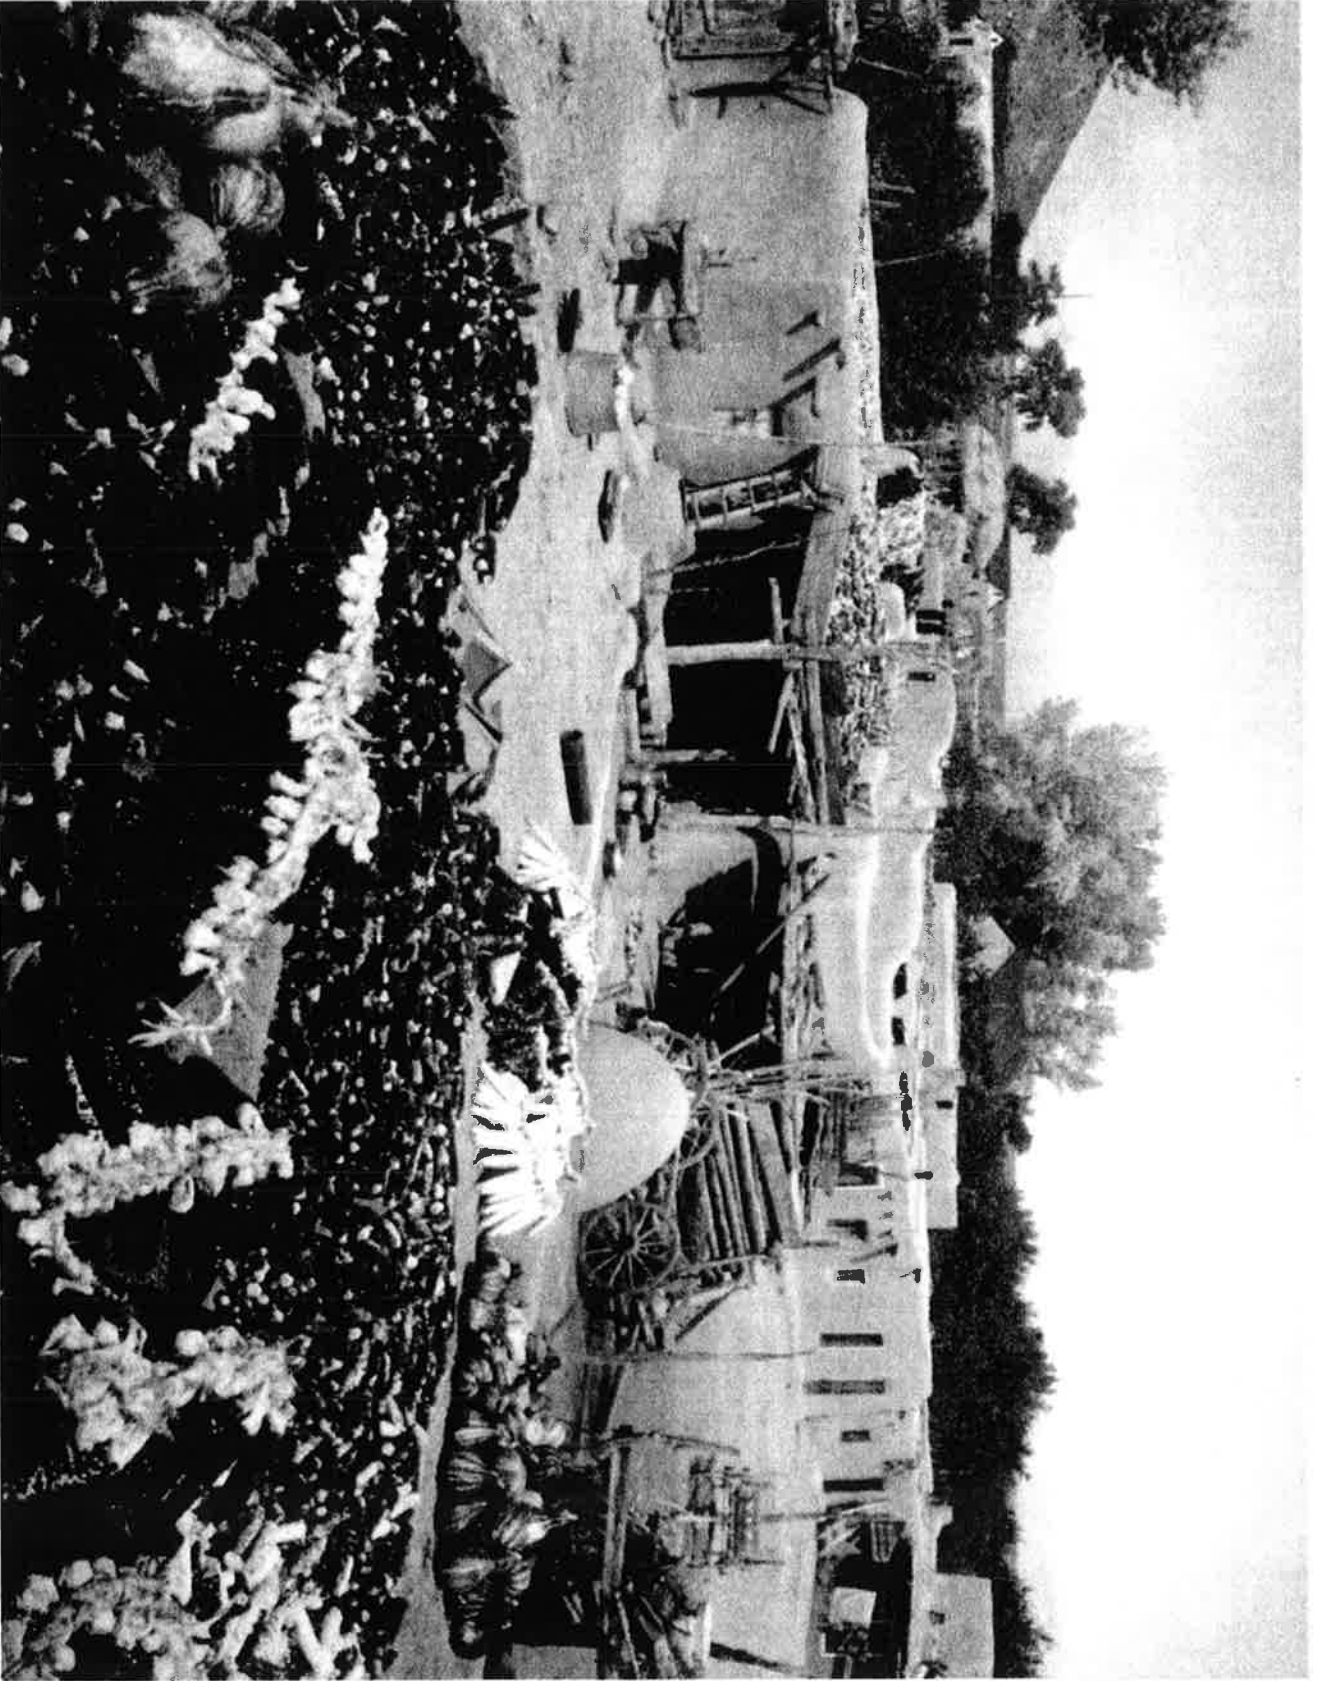

Oklahoma Dugout, 1909

Hispanic ranch house, late 19<sup>th</sup> c.

Santa Clara Pueblo, ca. 1935

NM H M / DCA  
004128

Pietown dugout, west-central NM 1930s -1940s